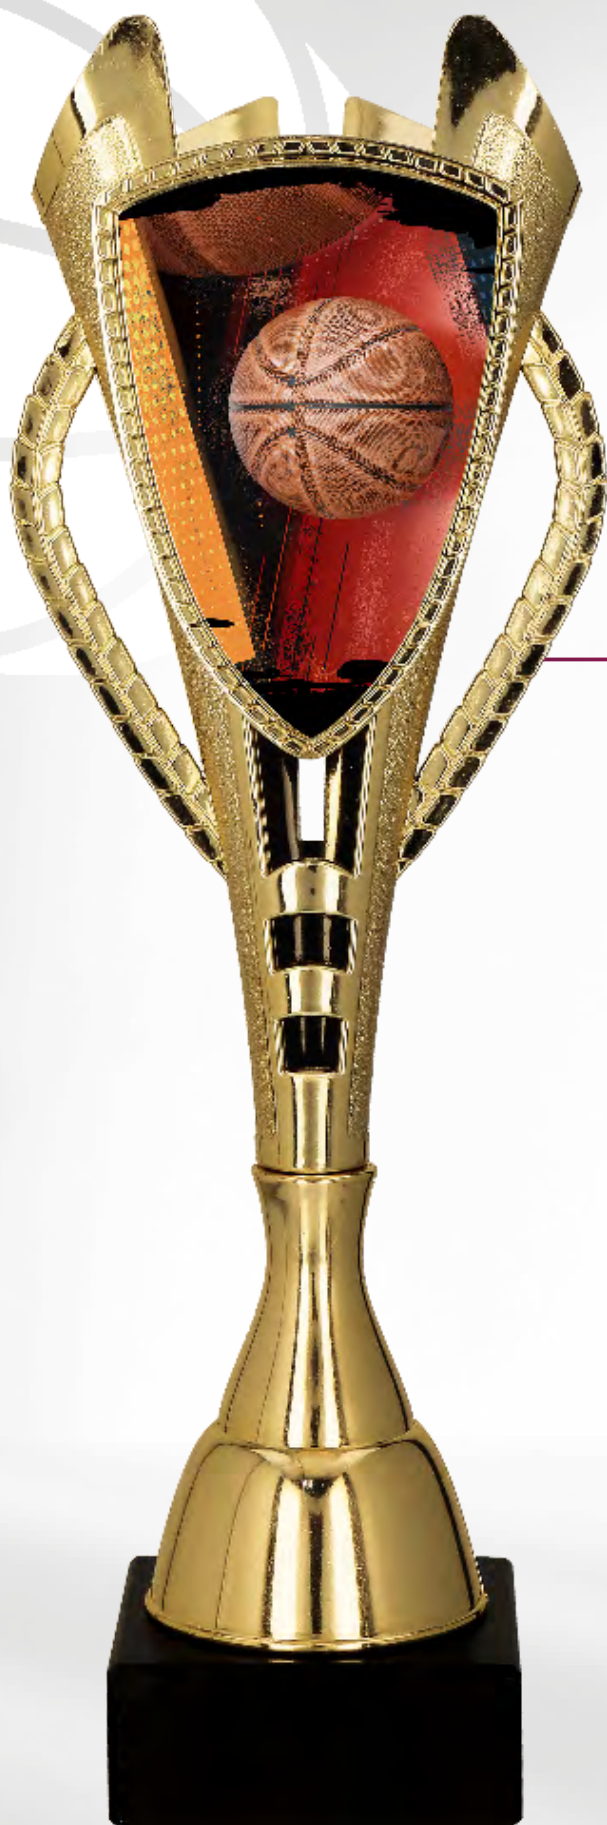

2026

A close-up photograph of a basketball hoop and net. A basketball is suspended in the air, partially obscured by the net. The net is a golden-yellow color and has a diamond-shaped mesh pattern. The hoop is a reddish-brown color. The background is dark and out of focus, with some blue and orange light streaks. A large, stylized graphic element consisting of overlapping magenta and white shapes is on the left side of the image.

KOSZYKÓWKA

7243/BAS-...

plastik/marmur

symbol	wysokość (cm)	cena (zł)
7243/BAS-A	44	123,3
7243/BAS-B	41,5	109,7
7243/BAS-C	40,5	95,9
7243/BAS-D	33,5	68,5
7243/BAS-E	32,5	61,7
7243/BAS-F	30	54,7

8380

symbol	wysokość (cm)	średnica (cm)	cena (zł)	cena z przykr.(zł)	symbol naklejki
8380A	34,5	14	80,9	101,9	STM.../A
8380B	31,5	12	67,4	83,4	STM.../A
8380C	29,5	12	64,7	80,7	STM.../A
8380D	25,5	10	53,7	66,7	STM.../B
8380E	23,5	8	40,9	50,9	STM.../B
8380F	22,5	8	39,9	49,9	STM.../B